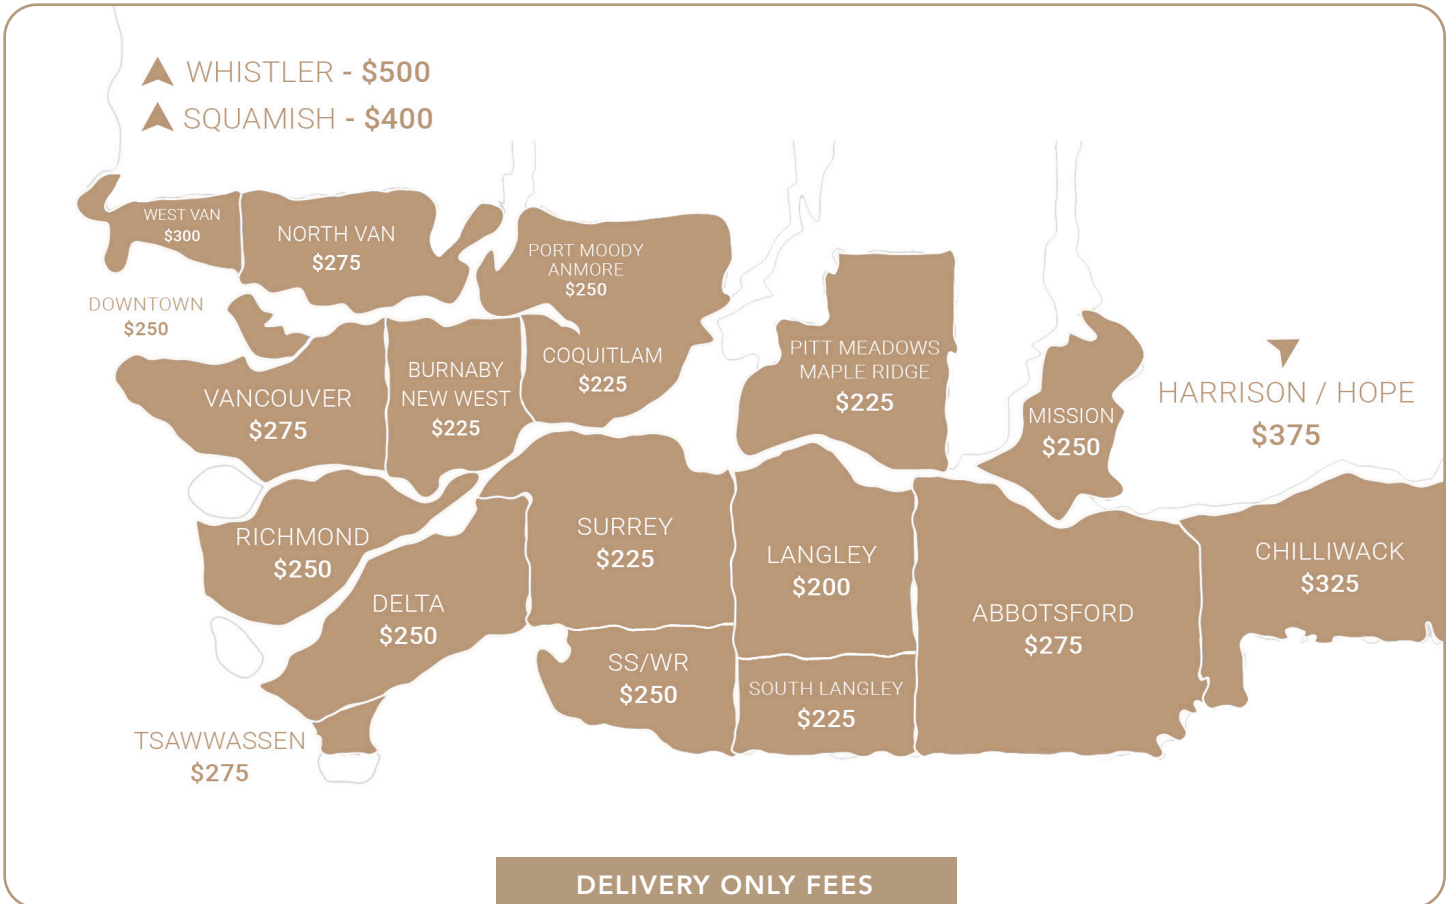

## DELIVERY & INSTALLATION CHARGES

South Surrey starts south of 40th Ave • South Langley starts south of 32nd Ave

### INSTALLATION CHARGES (ADDITIONAL TO DELIVERY)

ONE PERSON - **\$300.00**

THREE PERSON - **\$400.00**

TWO PERSON - **\$325.00**

TRADITIONAL THREE - **INQUIRE**

CORNER TWO - **\$350.00**

FLIGHT OF STAIRS - **+\$50.00**